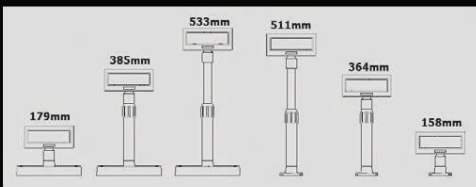

MAIN FEATURES WITH SPECIFICATIONS

Compact size and Clear display

BIXOLON's BCD-1100/1000 is a slim customer display that provides your customers clear, easy-to-read information at the fastest data-transfer rate available. The easy-to-use VFD makes an attractive communication with customers by its fascinating design and rich colors.

Freely adjustable telescopic pole height

All poles are factory standard and the BCD-1100 and BCD-1000 are both easily able to adjust the pole length by any users.

- From 158mm to 533mm
One standard model meets all the different requirement of height

	PRINT	BCD-1000	BCD-1100	
DISPLAY	Display Method	VFD		
	Brightness	800 ~ 1,000 cd/m ²	700 cd/m ²	
	Character Size (W x H)	5 x 7 dot		
		5.45 x 9.15 mm		
	Number of Columns	20		
		2		
	Emulation	ESC/POS, ADM787/788, DSP800, AEDEX, UTC, Standard, UTC Enhance, CD5220, NCR Real Pos, PD 6000, ICD 2002		
	Character Set	Alphanumeric Character : 95 Extended Graphics Pages : 128 x 16 International Character : 32		
	Receive Buffer	200 bytes		
	max. Horizontal Rotations	360 degree		
	Viewing Angle	52 (5 positions) degree		
	Dimensions (WxLxH)	BCD-1000D: 231 x 105 x 179-533 mm	BCD-1100D: 218 x 105 x 179-533 mm	
		BCD-1000DN: 231 x 105 x 158-511 mm	BCD-1100DN: 218 x 105 x 158-511 mm	
		BCD-1000W: 231 x 105 x 158 mm	BCD-1100W: 218 x 105 x 158 mm	
		BCD-1000WN: 231 x 105 x 152 mm (VFD: 219 x 48.5 x 80 mm)	BCD-1100WN: 218 x 105 x 152 mm (VFD: 167 x 47 x 80 mm)	
Weight (Standard I/F)	920g	900g		
Operating Temperature	0 ~ 70°C / 32 ~ 158°F			
Power Supply	AC100 ~ 240V / DC 5V, 1.3A	X		
Available Power Supply	24V / 0.3A, 12V / 0.6A, 5V / 1.3A	X		
VFD Reliability	20,000 hours			
Interface	Serial (RS-232C), USB	USB		
Driver	Win 95/98/ME/2000/NT/XP/2003 server/VISTA, OPOS			
Option	USB interface, Sub PCB A Type	X		