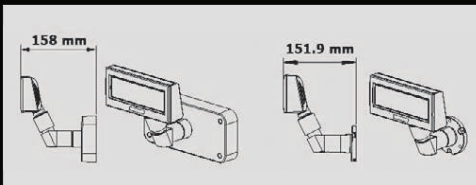

User-friendly software tools

- Easy plug-and-play USB setup
- Automatic detection of the new hardware connected to the PC via the USB port
- Easy-to use utility program
- Various code page selection out of 16
- Using the VMSM, a configuration setting can be preserved even after power shutdown
- Versatile Emulations
- ESC/POS, ADM787/788, DSP800, AEDEX, DSP800, AEDEX, UTC Standard, UTC Enhance, CD5220, NCR Real POS, PD6000, ICD2002

	PRINT	BCD-1000	BCD-1100	
DISPLAY	Display Method	VFD		
	Brightness	800 ~ 1,000 cd/m²	700 cd/m²	
	Character Size (W x H)	5 x 7 dot		
		5.45 x 9.15 mm		
	Number of Columns	20		
		2		
	Emulation	ESC/POS, ADM787/788, DSP800, AEDEX, UTC, Standard, UTC Enhance, CD5220, NCR Real Pos, PD 6000, ICD 2002		
	Character Set	Alphanumeric Character : 95 Extended Graphics Pages : 128 x 16 International Character : 32		
	Receive Buffer	200 bytes		
	max. Horizontal Rotations	360 degree		
	Viewing Angle	52 (5 positions) degree		
	Dimensions (WxLxH)	BCD-1000D: 231 x 105 x 179-533 mm	BCD-1100D: 218 x 105 x 179-533 mm	
		BCD-1000DN: 231 x 105 x 158-511 mm	BCD-1100DN: 218 x 105 x 158-511 mm	
		BCD-1000W: 231 x 105 x 158 mm	BCD-1100W: 218 x 105 x 158 mm	
		BCD-1000WN: 231 x 105 x 152 mm (VFD: 219 x 48.5 x 80 mm)	BCD-1100WN: 218 x 105 x 152 mm (VFD: 167 x 47 x 80 mm)	
Weight (Standard I/F)	920g	900g		
Operating Temperature	0 ~ 70°C / 32 ~ 158°F			
Power Supply	AC100 ~ 240V / DC 5V, 1.3A	X		
Available Power Supply	24V / 0.3A, 12V / 0.6A, 5V / 1.3A	X		
VFD Reliability	20,000 hours			
Interface	Serial (RS-232C), USB	USB		
Driver	Win 95/98/ME/2000/NT/XP/2003 server/VISTA, OPOS			
Option	USB interface, Sub PCB A Type	X		

BIXOLON® www.bixolon.com

This publication carries product description without obligation and is not to be seen as a firm offer. All specifications and design are subject to change without notice. May 2009

BIXOLON Headquarters

Address #A-5F, Digital Empire Building, 980-3, Yeongtong-dong, Yeongtong-gu, Suwon-si, Gyeonggi-do, 443-702, Korea
Tel +82 (0) 31 218 5500 Fax +82 (0) 31 218 5589
E-mail sales@bixolon.com

BIXOLON America Inc.

Address 1210 E. 223rd street Suite #330 Carson, CA 90745
Tel +1 858 764 4580 Fax +1 310 522 9319
E-mail sales@bixolonusa.com

BIXOLON Germany GmbH

Address Tiefenbroicher Weg 35, 40472 Düsseldorf
Tel +49 (0) 211 68 78 54 0 Fax +49 (0) 211 68 78 54 20
E-mail sales@bixolon.de